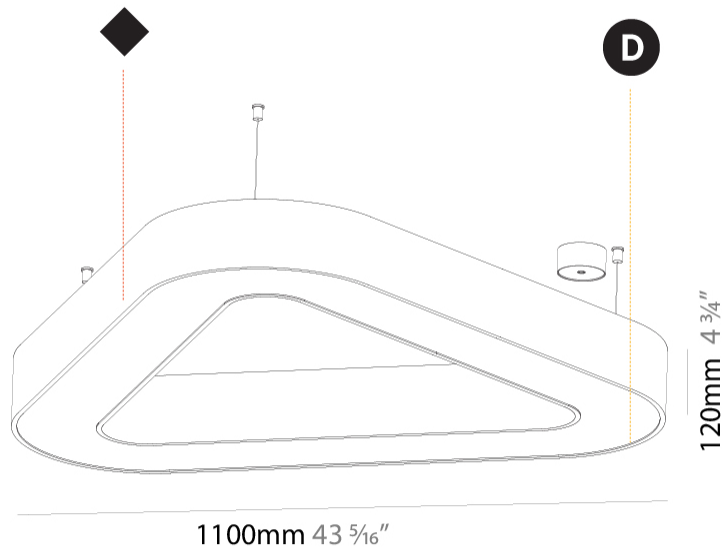

GENERAL

Series: Glorious
Subseries: Glorious Victory
Brand: Prolicht
Division: Architectural
Mounting Type: Suspension
Mounting Location: Ceiling
Subcategory: Ambient

PHYSICAL

Shape: Abstract
Length (mm): 1100
Length (in): 43 5/16
Width (mm): 1100
Width (in): 43 5/16
Height (mm): 120
Height (in): 4 3/4
Max. Overall Height (mm): 2120
Max. Overall Height (in): 83 7/16
Light Distribution: Direct
Weight (kg): 10.561
Weight (lbs): 23.23
Diffuser: PMMA - Opal or Micro-Prism
Fixture Finish: SSR / BKV / CWI / CRY / HAB / LAG / UFT / ITA / RUA / RUR / MIC / FTG / MYG / TWT / LOD / PUS / FRO / FUP / KIA / POP / BLS / SPG / MEY / GOH / GUM / CHC / COM / ABZ / JAG / OBR / MOS / ROR
Fixture Material: Aluminum

ELECTRICAL

Lamp Type: LED (Zhaga Standard)
Input Wattage (W): 45
Total Output Wattage (W): 36 / 28.8 (3500K)
Dimming: Non-Dimming / Phase Dimming (120Vac only) / 0-10V Dimming
Driver Included: Yes
Driver Location: Integrated
Driver Type: Constant Current - 120 / 277Vac
Driver Class: Class 2
Input Voltage (V): 120 - 277
Constant Current (MA): 350 / 900 (3500K)

LED

Color Temperature (°K): 3000 / 3500 / 4000
Max. Delivered Lumen (lm): 4150 / 4302 / 43390
CRI: >80 CRI
Efficiency (%): 0.65
Lamp Life (hrs): 50000

OPTICAL

RATINGS AND CERTIFICATIONS

Certified By: Certified for North American Standards
IP rating: IP20