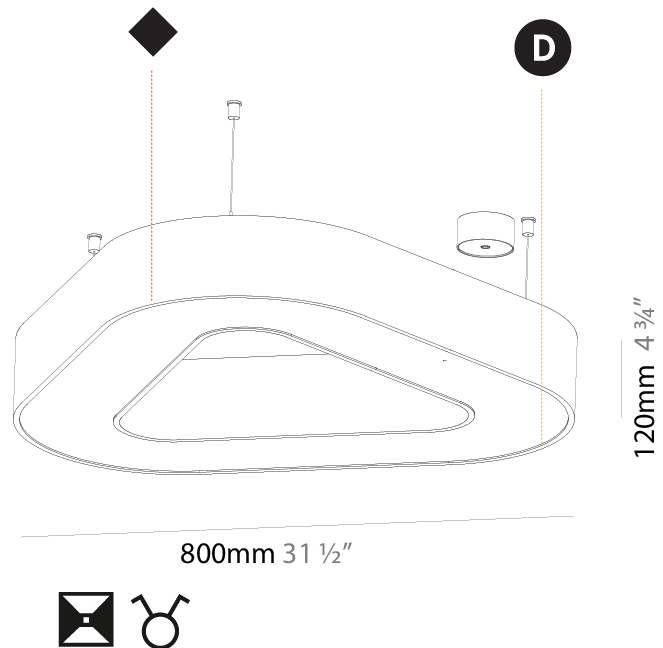

GENERAL

Series: Glorious
Subseries: Glorious Victory
Brand: Prolicht
Division: Architectural
Mounting Type: Suspension
Mounting Location: Ceiling
Subcategory: Ambient

PHYSICAL

Shape: Abstract
Length (mm): 800
Length (in): 31 1/2
Width (mm): 800
Width (in): 31 1/2
Height (mm): 120
Height (in): 4 3/4
Max. Overall Height (mm): 2120
Max. Overall Height (in): 83 7/16
Light Distribution: Direct / Indirect
Weight (kg): 8.173
Weight (lbs): 18.018
Diffuser: PMMA - Opal or Micro-Prism
Fixture Finish: SSR / BKV / CWI / CRY / HAB / LAG / UFT / ITA / RUA / RUR / MIC / FTG / MYG / TWT / LOD / PUS / FRO / FUP / KIA / POP / BLS / SPG / MEY / GOH / GUM / CHC / COM / ABZ / JAG / OBR / MOS / ROR
Fixture Material: Aluminum

ELECTRICAL

Lamp Type: LED (Zhaga Standard)
Input Wattage (W): 45
Total Output Wattage (W): 36 / 28.8 (3500K)
Dimming: Non-Dimming / Phase Dimming (120Vac only) / 0-10V Dimming
Driver Included: Yes
Driver Location: Integrated
Driver Type: Constant Current - 120 / 277Vac
Driver Class: Class 2
Input Voltage (V): 120 - 277
Constant Current (MA): 350 / 900 (3500K)

LED

Color Temperature (°K): 3000 / 3500 / 4000
Max. Delivered Lumen (lm): 5210 / 5390 / 5500
CRI: >80 CRI
Efficiency (%): 69.8
Lamp Life (hrs): 50000

OPTICAL

RATINGS AND CERTIFICATIONS

Certified By: Certified for North American Standards
IP rating: IP20